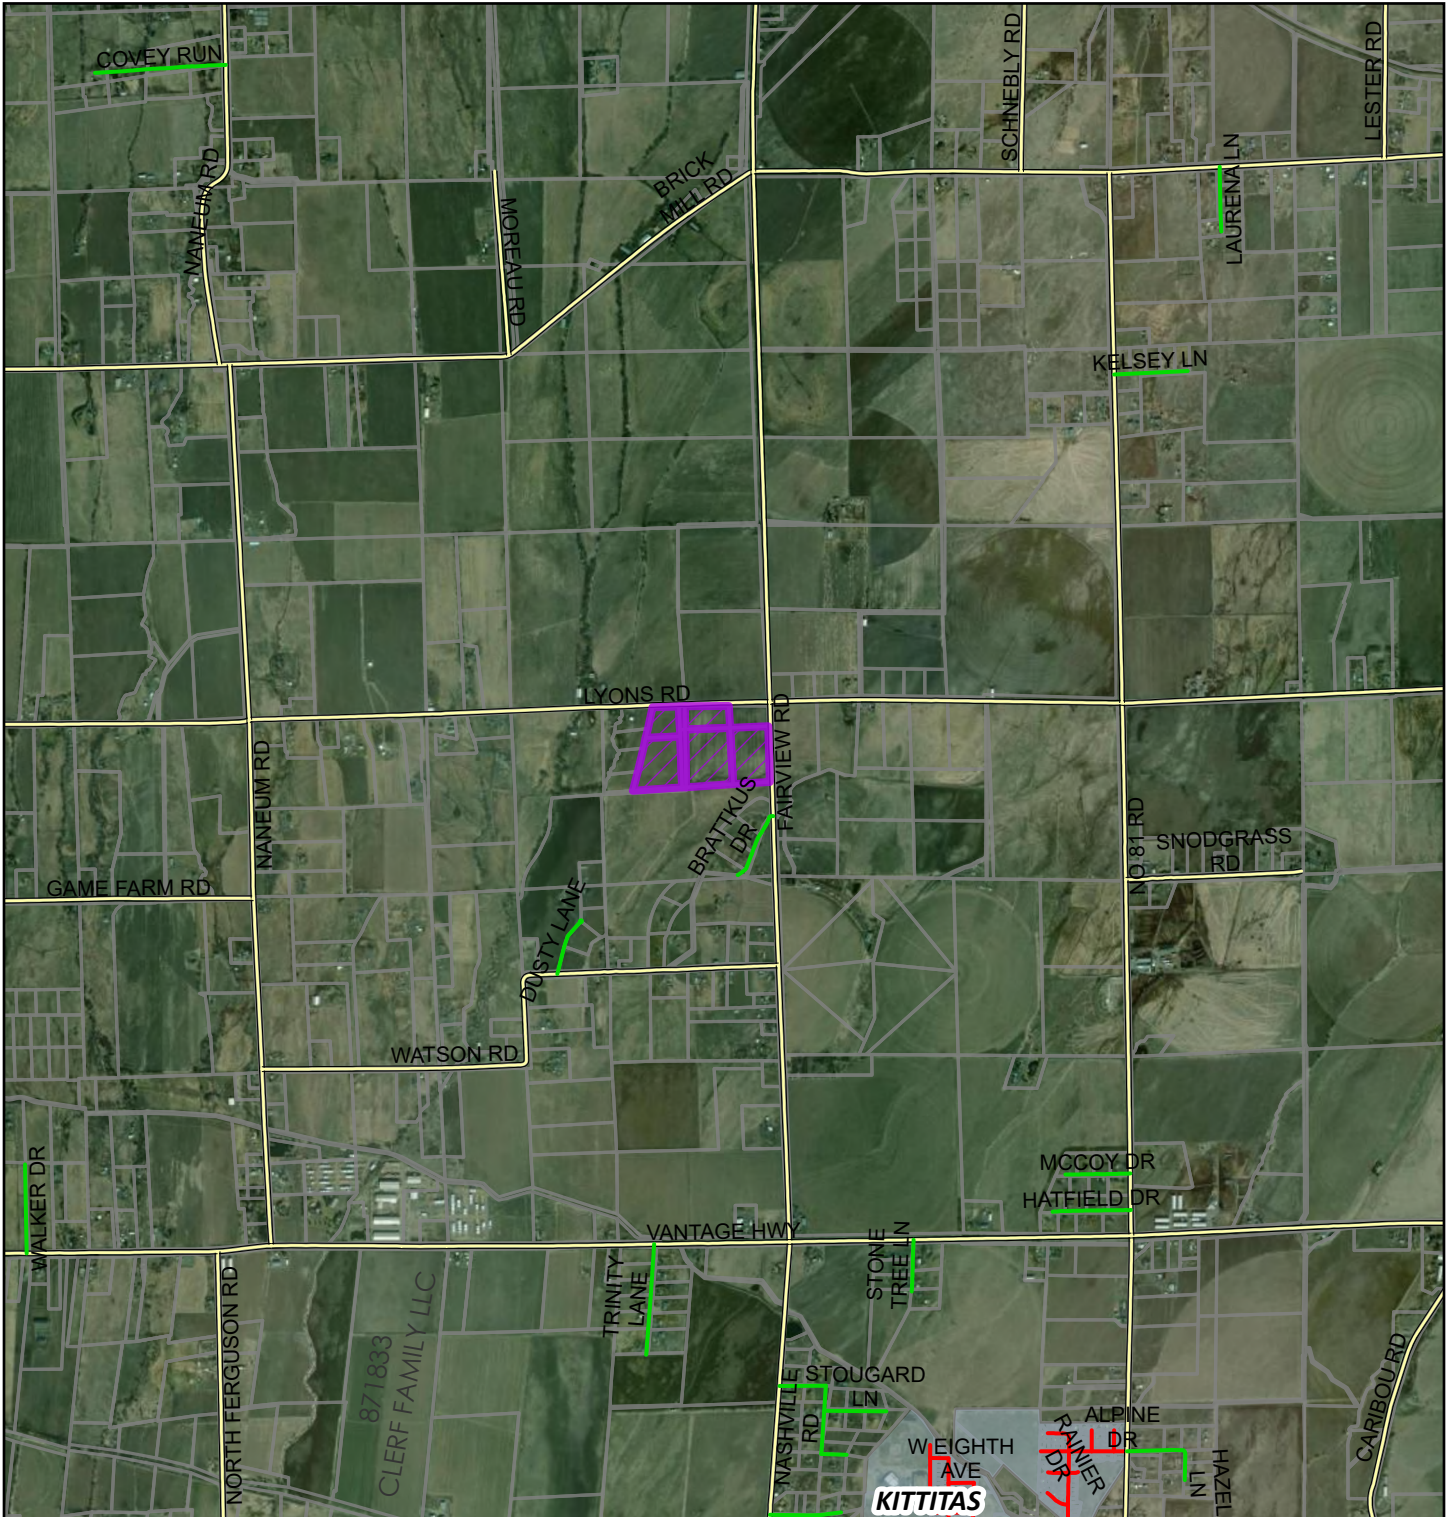

BL-26-00003 Hanson

Vicinity View

Vantor

2026

Coordinate System: NAD 1983 StatePlane Washington South FIPS 4602 Feet